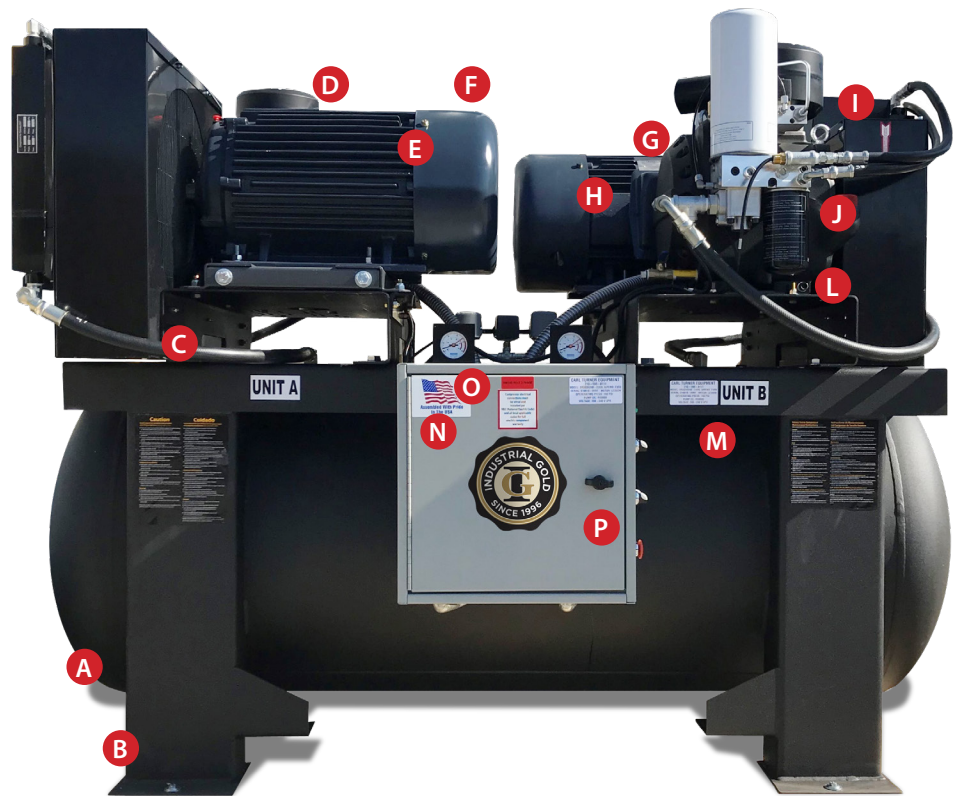

# Industrial Gold Duplex Rotary Screw Compressors

## 15-20 HP Duplex Rotary Screw

The Industrial Gold duplex rotary screw compressor is the most reliable and efficient way to provide air to your facility manufactured today. While one compressor runs as the lead compressor the other compressor only comes on to trim the system and ensure the air is there when you need it. The secondary unit will turn itself off once the air demand drops saving you every month on your electricity bill.