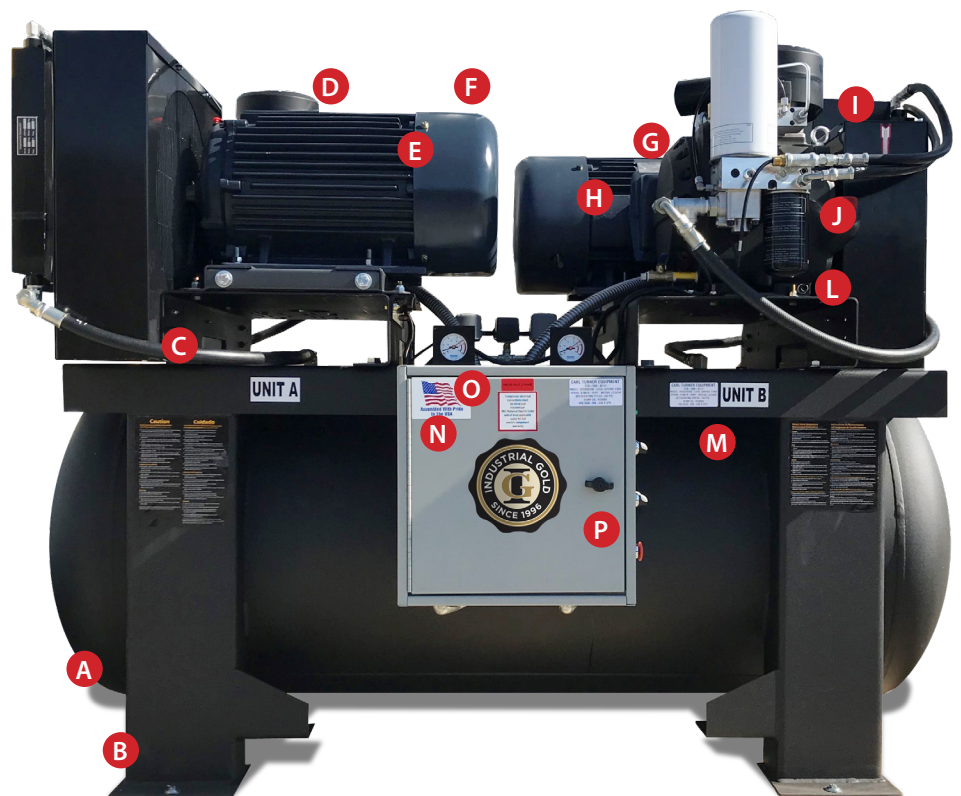

# Industrial Gold Duplex Rotary Screw Compressors

## 25-30 HP Duplex Rotary Screw

The Industrial Gold duplex rotary screw compressor is the most reliable and efficient way to provide air to your facility manufactured today. While one compressor runs as the lead compressor the other compressor only comes on to trim the system and ensure the air is there when you need it. The secondary unit will turn itself off once the air demand drops saving you every month on your electricity bill.