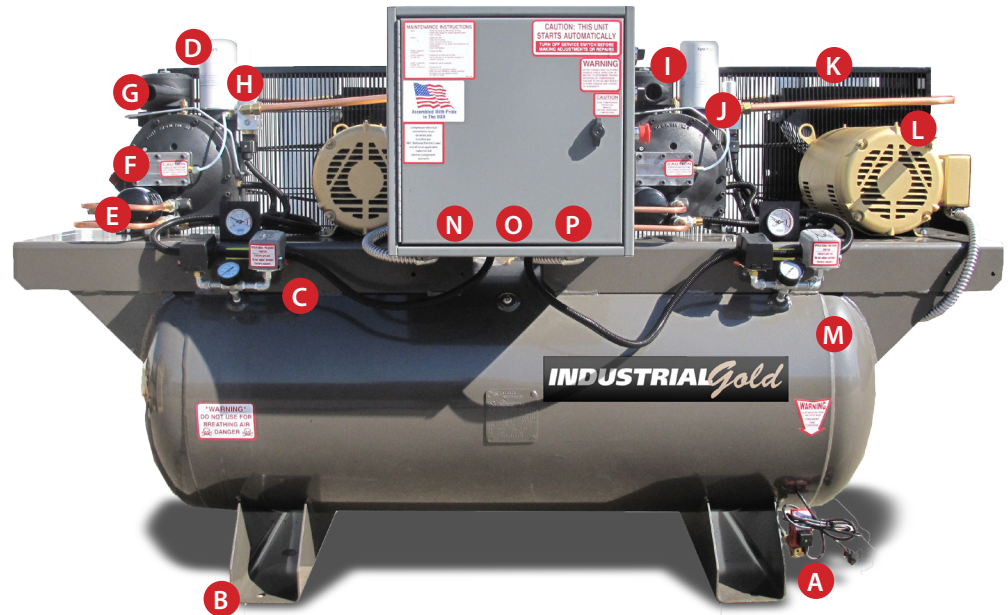

Industrial Gold Duplex Rotary Screw Compressors

5-15 hp NK31 Duplex Rotary Screw

The Industrial Gold duplex rotary screw compressor is the most reliable and efficient way to provide air to your facility manufactured today. While one compressor runs as the lead compressor the other compressor only comes on to trim the system and ensure the air is there when you need it. The secondary unit will turn itself off once the air demand drops saving you every month on your electricity bill.

- A** Automatic tank drain- the compressor tank is drained daily for you
- B** Vibration isolation pads- saves wear and tear on the tank and make installation easier, reduces vibration & noise
- C** Simple load/unload operation- compressor controls are reliable with common components (no computer systems to fail, or proprietary parts)
- D** Easy access oil filter-cuts down on maintenance time lowering cost of ownership
- E** Easy access oil drain-cuts down on maintenance time, lowering cost of ownership
- F** Encapsulated airend-allows for a smaller foot print and lower total oil capacity and lower cost of ownership (saves on yearly maintenance cost)
- G** Easy access air filter-cuts down on maintenance time lowering cost of ownership
- H** Easy access spin on separator-cuts down on maintenance time lowering cost of ownership
- I** Single common solenoid control-for easy maintenance and operation and lower cost of ownership
- J** Cooling fan on drive motor shaft-for easy maintenance and reliability (no separate fan motor or contactor to fail)
- K** Air/Oil cooler mounted on the outside of the belt guard-for easy maintenance and lower cost of ownership
- L** industrial grade electric motor
- M** Compressor tank ASME/CRN powder coated 200PSI working pressure rated
- N** Compressor control panel UL cUL 508/508A certified on request
- O** Standard common motor contactor-for reliability and ease of maintenance (no computer system to fail)
- P** Easy access operational controls